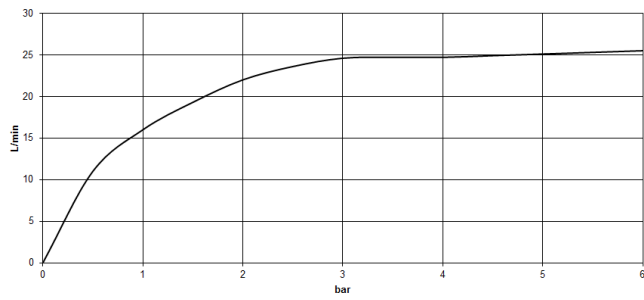

Flow rate chart