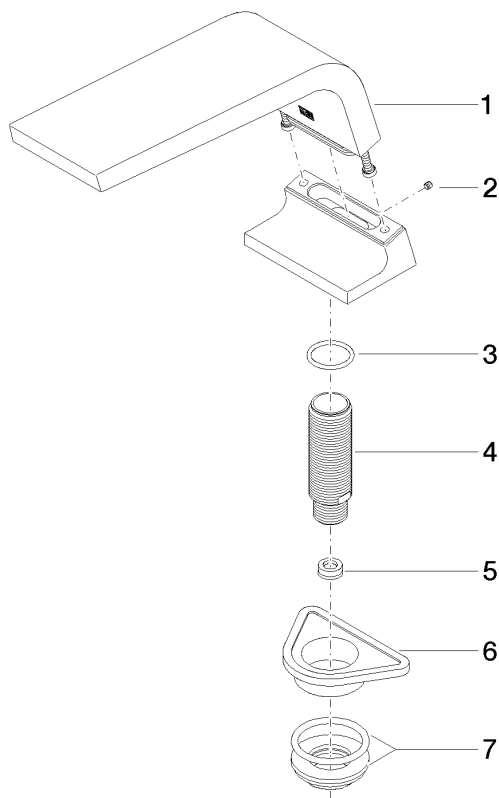

**CL.1 Bath spout without diverter for deck mounting - Brushed Champagne (22kt Gold)**

CL.1

13 612 705

- 200mm projection
- rectangular spray pattern with 55 individual jets
- height of mixer 125 mm
- height up to aerator 108 mm
- hole diameter 35 mm
- 1/2" connection
- max. flow 24.6 l/min at 3 bar flow pressure

	Brushed Champagne (22kt Gold)	13 612 705-46
	Chrome	13 612 705-00
	Brushed Platinum	13 612 705-06
	Dark Chrome	13 612 705-19
	Champagne (22kt Gold)	13 612 705-47
	Brushed Dark Platinum	13 612 705-99

13 612 705  
mm [inches]

**Flow rate chart**

13 612 705  
Parts for other  
finishes can be found  
here: Chrome

### Spare parts list

No.	Item Number	Name	Quantity used	Delivery time
1	90 11 70 007 00-46	spout	1	30
2	09 31 11 099 90	pin	1	2
3	09 14 10 009 90	seal	1	2
4	09 30 01 117 90	connection	1	2
5	09 23 01 057 90	flow reducer	1	2
6	09 18 40 090 90	sleeve	1	2
7	04 23 10 004 03 90	fixing set	1	2