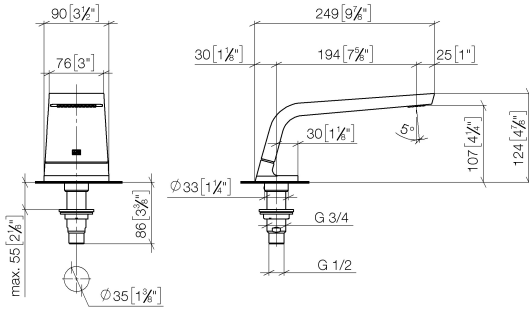

**CL.1 Bath spout without diverter for deck mounting - Brushed Champagne (22kt Gold)**

CL.1

13 612 705

- 200mm projection
- rectangular spray pattern with 55 individual jets
- height of mixer 125 mm
- height up to aerator 108 mm
- hole diameter 35 mm
- 1/2" connection
- max. flow 24.6 l/min at 3 bar flow pressure

	Brushed Champagne (22kt Gold)	13 612 705-46
	Chrome	13 612 705-00
	Brushed Platinum	13 612 705-06
	Dark Chrome	13 612 705-19
	Champagne (22kt Gold)	13 612 705-47
	Brushed Dark Platinum	13 612 705-99

13 612 705  
mm [inches]

**Flow rate chart**

13 612 705  
Parts for other  
finishes can be found  
here: Chrome

### Spare parts list

No.	Item Number	Name	Quantity used	Delivery time
1	90 11 70 007 00-46	spout	1	30
2	09 31 11 099 90	pin	1	2
3	09 14 10 009 90	seal	1	2
4	09 30 01 117 90	connection	1	2
5	09 23 01 057 90	flow reducer	1	2
6	09 18 40 090 90	sleeve	1	2
7	04 23 10 004 03 90	fixing set	1	2